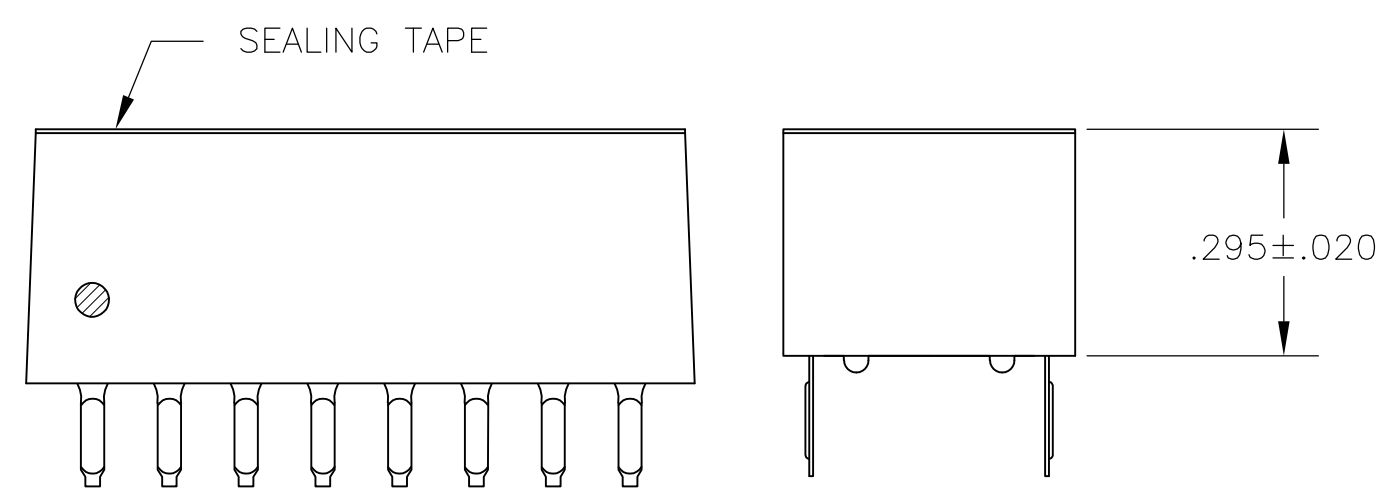

CONTACT ARRANGEMENT

FIG 1

- FOR ADDITIONAL SPECIFICATIONS SEE AMP PRODUCT SPEC 108-7519.
  - SWITCH SHOWN IN OPEN POSITION.
  - ALL CHARACTERS AND ROCKERS ARE WHITE, HOUSING IS BLACK.
  - STAMPING WILL VARY ON 2 & 3 POSITION SIDES DUE TO SPACE RESTRICTIONS.
- △5 .315 DIMENSION APPLIES AT TERMINAL TIPS. TERMINALS ARE .300 ± .010 AT MOUNTING SURFACE.
- △6 ALL MATERIALS AND FINISHES SHALL COMPLY WITH EU DIRECTIVE 2002/95/EC OF 27JAN2003 (ROHS).
- △7 OBSOLETE PARTS: OBSOLETE CIS STREAMLINING PER D.RENAUD/D.SINISI

△7	OBSOLETE	△6	1.08	10	9-435626-4
		△6	.88	8	9-435626-2
△7	OBSOLETE	△6	.78	7	9-435626-1
		△6	.68	6	9-435626-0
		△6	.48	4	8-435626-8
		△6	.38	3	8-435626-7
		△6	.28	2	8-435626-6
		△6	.88	8	5-435626-5
		△6	.58	5	5-435626-2
		△6	.48	4	5-435626-1
					4-435626-9
			1.28	12	4-435626-6
			1.08	10	4-435626-4
			.98	9	4-435626-3
			.88	8	4-435626-2
			.78	7	4-435626-1
			.68	6	4-435626-0
			.58	5	3-435626-9
			.48	4	3-435626-8
			.38	3	3-435626-7
			.28	2	3-435626-6
			.28	2	1-435626-9
			1.08	10	435626-7
			.88	8	435626-5
			.78	7	435626-4
			.68	6	435626-3
			.58	5	435626-2
			.48	4	435626-1

THIS DRAWING IS A CONTROLLED DOCUMENT.		DWN	R.TALLEY	1-2-90	Tyco Electronics Corporation Harrisburg, Pa 17105-3608
DIMENSIONS: INCHES		CHK	R.MILLER	1-3-90	
TOLERANCES UNLESS OTHERWISE SPECIFIED:		APVD	H.LEITER	1-3-90	
0 PLC ± - 1 PLC ± - 2 PLC ± - 3 PLC ± .005 4 PLC ± - ANGLES ± -		PRODUCT SPEC	NAME		
MATERIAL: HOUSING & ROCKERS: POLYESTER; CONTACTS: BERYLLIUM COPPER		FINISH	CONTACTS: PLATED .000030 MIN GOLD IN CONTACT AREA OVER .000050 MIN NICKEL		SWITCH ASSY, DIP, TYPE C, 7000 SERIES, SPST, LOW PROFILE
WEIGHT		-		SIZE	A2
CUSTOMER DRAWING		CAGE CODE	00779	DRAWING NO	C=435626
SCALE		4:1		SHEET	1 OF 1
REV		BF1		RESTRICTED TO	