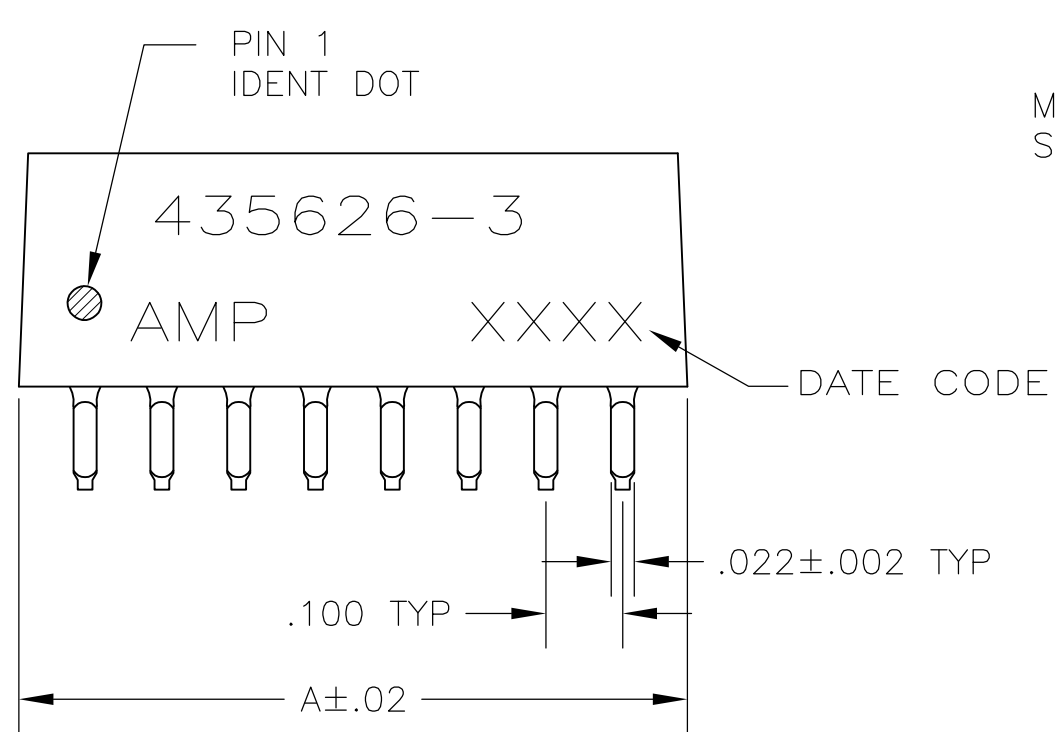

CONTACT ARRANGEMENT

FIG 1

- FOR ADDITIONAL SPECIFICATIONS SEE AMP PRODUCT SPEC 108-7519.
  - SWITCH SHOWN IN OPEN POSITION.
  - ALL CHARACTERS AND ROCKERS ARE WHITE, HOUSING IS BLACK.
  - STAMPING WILL VARY ON 2 & 3 POSITION SIDES DUE TO SPACE RESTRICTIONS.
- △5 .315 DIMENSION APPLIES AT TERMINAL TIPS. TERMINALS ARE .300 ± .010 AT MOUNTING SURFACE.
- △6 ALL MATERIALS AND FINISHES SHALL COMPLY WITH EU DIRECTIVE 2002/95/EC OF 27JAN2003 (ROHS).
- △7 OBSOLETE PARTS: OBSOLETE CIS STREAMLINING PER D.RENAUD/D.SINISI

△7	OBSOLETE	△6	1.08	10	9-435626-4
		△6	.88	8	9-435626-2
△7	OBSOLETE	△6	.78	7	9-435626-1
		△6	.68	6	9-435626-0
		△6	.48	4	8-435626-8
		△6	.38	3	8-435626-7
		△6	.28	2	8-435626-6
		△6	.88	8	5-435626-5
		△6	.58	5	5-435626-2
		△6	.48	4	5-435626-1
					4-435626-9
			1.28	12	4-435626-6
			1.08	10	4-435626-4
			.98	9	4-435626-3
			.88	8	4-435626-2
			.78	7	4-435626-1
			.68	6	4-435626-0
			.58	5	3-435626-9
			.48	4	3-435626-8
			.38	3	3-435626-7
			.28	2	3-435626-6
			.28	2	1-435626-9
			1.08	10	435626-7
			.88	8	435626-5
			.78	7	435626-4
			.68	6	435626-3
			.58	5	435626-2
			.48	4	435626-1

THIS DRAWING IS A CONTROLLED DOCUMENT.		DWN	R.TALLEY	1-2-90	Tyco Electronics Corporation Harrisburg, Pa 17105-3608
DIMENSIONS: INCHES		CHK	R.MILLER	1-3-90	
TOLERANCES UNLESS OTHERWISE SPECIFIED:		APVD	H.LEITER	1-3-90	
0 PLC ± - 1 PLC ± - 2 PLC ± - 3 PLC ± .005 4 PLC ± - ANGLES ± -		PRODUCT SPEC	NAME		
MATERIAL: HOUSING & ROCKERS: POLYESTER; CONTACTS: BERYLLIUM COPPER		FINISH	CONTACTS: PLATED .000030 MIN GOLD IN CONTACT AREA OVER .000050 MIN NICKEL		SWITCH ASSY, DIP, TYPE C, 7000 SERIES, SPST, LOW PROFILE
WEIGHT		-		SIZE	A2
CUSTOMER DRAWING		CAGE CODE	00779	DRAWING NO	C=435626
SCALE		4:1		SHEET	1 OF 1
REV		BF1		RESTRICTED TO	