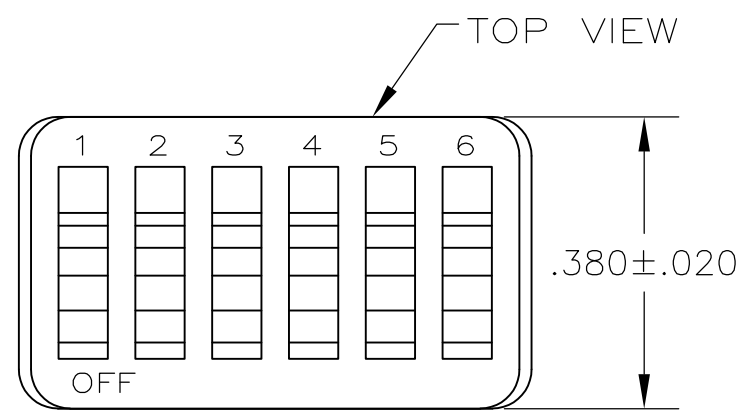

CONTACT ARRANGEMENT

FIG 1

- FOR ADDITIONAL SPECIFICATIONS SEE AMP PRODUCT SPEC 108-7519.
  - SWITCH SHOWN IN OPEN POSITION.
  - ALL CHARACTERS AND ROCKERS ARE WHITE, HOUSING IS BLACK.
  - STAMPING WILL VARY ON 2 & 3 POSITION SIDES DUE TO SPACE RESTRICTIONS.
- △5 .315 DIMENSION APPLIES AT TERMINAL TIPS. TERMINALS ARE .300 ± .010 AT MOUNTING SURFACE.
- △6 ALL MATERIALS AND FINISHES SHALL COMPLY WITH EU DIRECTIVE 2002/95/EC OF 27JAN2003 (ROHS).
- △7 OBSOLETE PARTS: OBSOLETE CIS STREAMLINING PER D.RENAUD/D.SINISI

THIS DRAWING IS A CONTROLLED DOCUMENT.		DWN	R.TALLEY	1-2-90	Tyco Electronics Corporation Harrisburg, Pa 17105-3608
DIMENSIONS: INCHES		CHK	R.MILLER	1-3-90	
TOLERANCES UNLESS OTHERWISE SPECIFIED:		APVD	H.LEITER	1-3-90	
0 PLC ± - 1 PLC ± - 2 PLC ± - 3 PLC ± .005 4 PLC ± - ANGLES ± -		PRODUCT SPEC	NAME		
MATERIAL: HOUSING & ROCKERS: POLYESTER; CONTACTS: BERYLLIUM COPPER		FINISH	CONTACTS: PLATED .000030 MIN GOLD IN CONTACT AREA OVER .000050 MIN NICKEL		SWITCH ASSY, DIP, TYPE C, 7000 SERIES, SPST, LOW PROFILE
WEIGHT		-		SIZE	A2
CUSTOMER DRAWING		CAGE CODE	00779	DRAWING NO	C=435626
SCALE		4:1		SHEET	1 OF 1
REV		BF1		RESTRICTED TO	