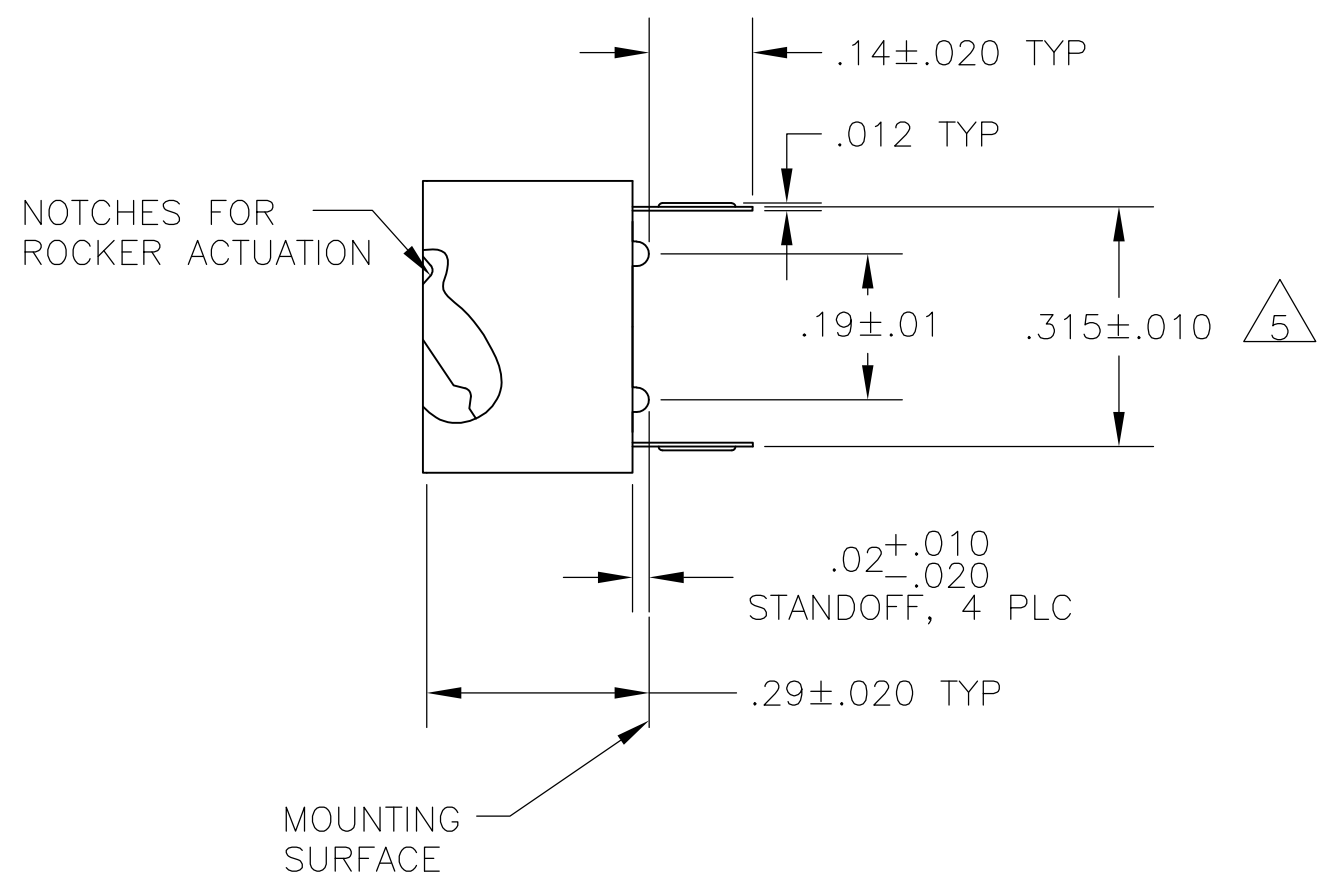

CONTACT ARRANGEMENT

FIG 1

- FOR ADDITIONAL SPECIFICATIONS SEE AMP PRODUCT SPEC 108-7519.
  - SWITCH SHOWN IN OPEN POSITION.
  - ALL CHARACTERS AND ROCKERS ARE WHITE, HOUSING IS BLACK.
  - STAMPING WILL VARY ON 2 & 3 POSITION SIDES DUE TO SPACE RESTRICTIONS.
- △5 .315 DIMENSION APPLIES AT TERMINAL TIPS. TERMINALS ARE .300 ± .010 AT MOUNTING SURFACE.
- △6 ALL MATERIALS AND FINISHES SHALL COMPLY WITH EU DIRECTIVE 2002/95/EC OF 27JAN2003 (ROHS).
- △7 OBSOLETE PARTS: OBSOLETE CIS STREAMLINING PER D.RENAUD/D.SINISI

△7	OBSOLETE	△6	1.08	10	9-435626-4
		△6	.88	8	9-435626-2
△7	OBSOLETE	△6	.78	7	9-435626-1
		△6	.68	6	9-435626-0
		△6	.48	4	8-435626-8
		△6	.38	3	8-435626-7
		△6	.28	2	8-435626-6
		△6	.88	8	5-435626-5
		△6	.58	5	5-435626-2
		△6	.48	4	5-435626-1
					4-435626-9
			1.28	12	4-435626-6
			1.08	10	4-435626-4
			.98	9	4-435626-3
			.88	8	4-435626-2
			.78	7	4-435626-1
			.68	6	4-435626-0
			.58	5	3-435626-9
			.48	4	3-435626-8
			.38	3	3-435626-7
			.28	2	3-435626-6
			.28	2	1-435626-9
			1.08	10	435626-7
			.88	8	435626-5
			.78	7	435626-4
			.68	6	435626-3
			.58	5	435626-2
			.48	4	435626-1

THIS DRAWING IS A CONTROLLED DOCUMENT.		DWN	R.TALLEY	1-2-90	Tyco Electronics Corporation Harrisburg, Pa 17105-3608
DIMENSIONS: INCHES		CHK	R.MILLER	1-3-90	
TOLERANCES UNLESS OTHERWISE SPECIFIED:		APVD	H.LEITER	1-3-90	
0 PLC ± - 1 PLC ± - 2 PLC ± - 3 PLC ± .005 4 PLC ± - ANGLES ± -		PRODUCT SPEC	NAME		
MATERIAL: HOUSING & ROCKERS: POLYESTER; CONTACTS: BERYLLIUM COPPER		FINISH	CONTACTS: PLATED .000030 MIN GOLD IN CONTACT AREA OVER .000050 MIN NICKEL		SWITCH ASSY, DIP, TYPE C, 7000 SERIES, SPST, LOW PROFILE
WEIGHT		-		SIZE	A2
CUSTOMER DRAWING		CAGE CODE	00779	DRAWING NO	C=435626
SCALE		4:1		SHEET	1 OF 1
REV		BF1		RESTRICTED TO	